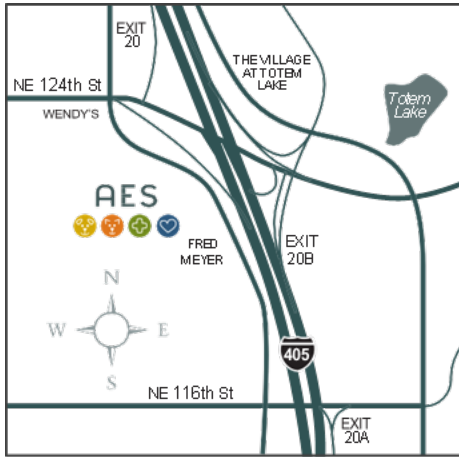

Animal Emergency & Specialty

12305 120th Ave. NE, Suite K
Kirkland, WA 98034

Tel: 425.827.8727

Fax: 425.822.9912 | www.aesvets.com

From Northbound I-405

- Take Exit 20A for NE 116th Street
- Turn left onto NE 116th Street
- Take the first right onto 120th Ave. NE
- AES will be on your left, next to the Fred Meyer Fuel Station

From Southbound I-405

- Take Exit 20 for NE 124th Street
- Turn right onto NE 124th Street
- Take the first left onto 120th Ave. NE
- AES will be on your right, next to the Fred Meyer Fuel Station

Hours*

12305 120th Ave. NE, Suite K
Kirkland, WA 98034

Tel: 425.827.8727

Fax: 425.822.9912 | www.aesvets.com

From Northbound I-405

- Take Exit 20A for NE 116th Street
- Turn left onto NE 116th Street
- Take the first right onto 120th Ave. NE
- AES will be on your left, next to the Fred Meyer Fuel Station