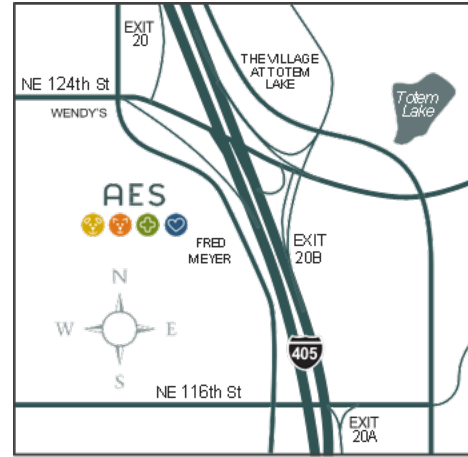

Animal Emergency & Specialty

12305 120th Ave. NE, Suite K
Kirkland, WA 98034

Tel: 425.827.8727

Fax: 425.822.9912 | www.aesvets.com

From Northbound I-405

- Take Exit 20A for NE 116th Street
- Turn left onto NE 116th Street
- Take the first right onto 120th Ave. NE
- AES will be on your left, next to the Fred Meyer Fuel Station

From Southbound I-405

- Take Exit 20 for NE 124th Street
- Turn right onto NE 124th Street
- Take the first left onto 120th Ave. NE
- AES will be on your right, next to the Fred Meyer Fuel Station

Hours*

12305 120th Ave. NE, Suite K
Kirkland, WA 98034

Tel: 425.827.8727

Fax: 425.822.9912 | www.aesvets.com

From Northbound I-405

- Take Exit 20A for NE 116th Street
- Turn left onto NE 116th Street
- Take the first right onto 120th Ave. NE
- AES will be on your left, next to the Fred Meyer Fuel Station